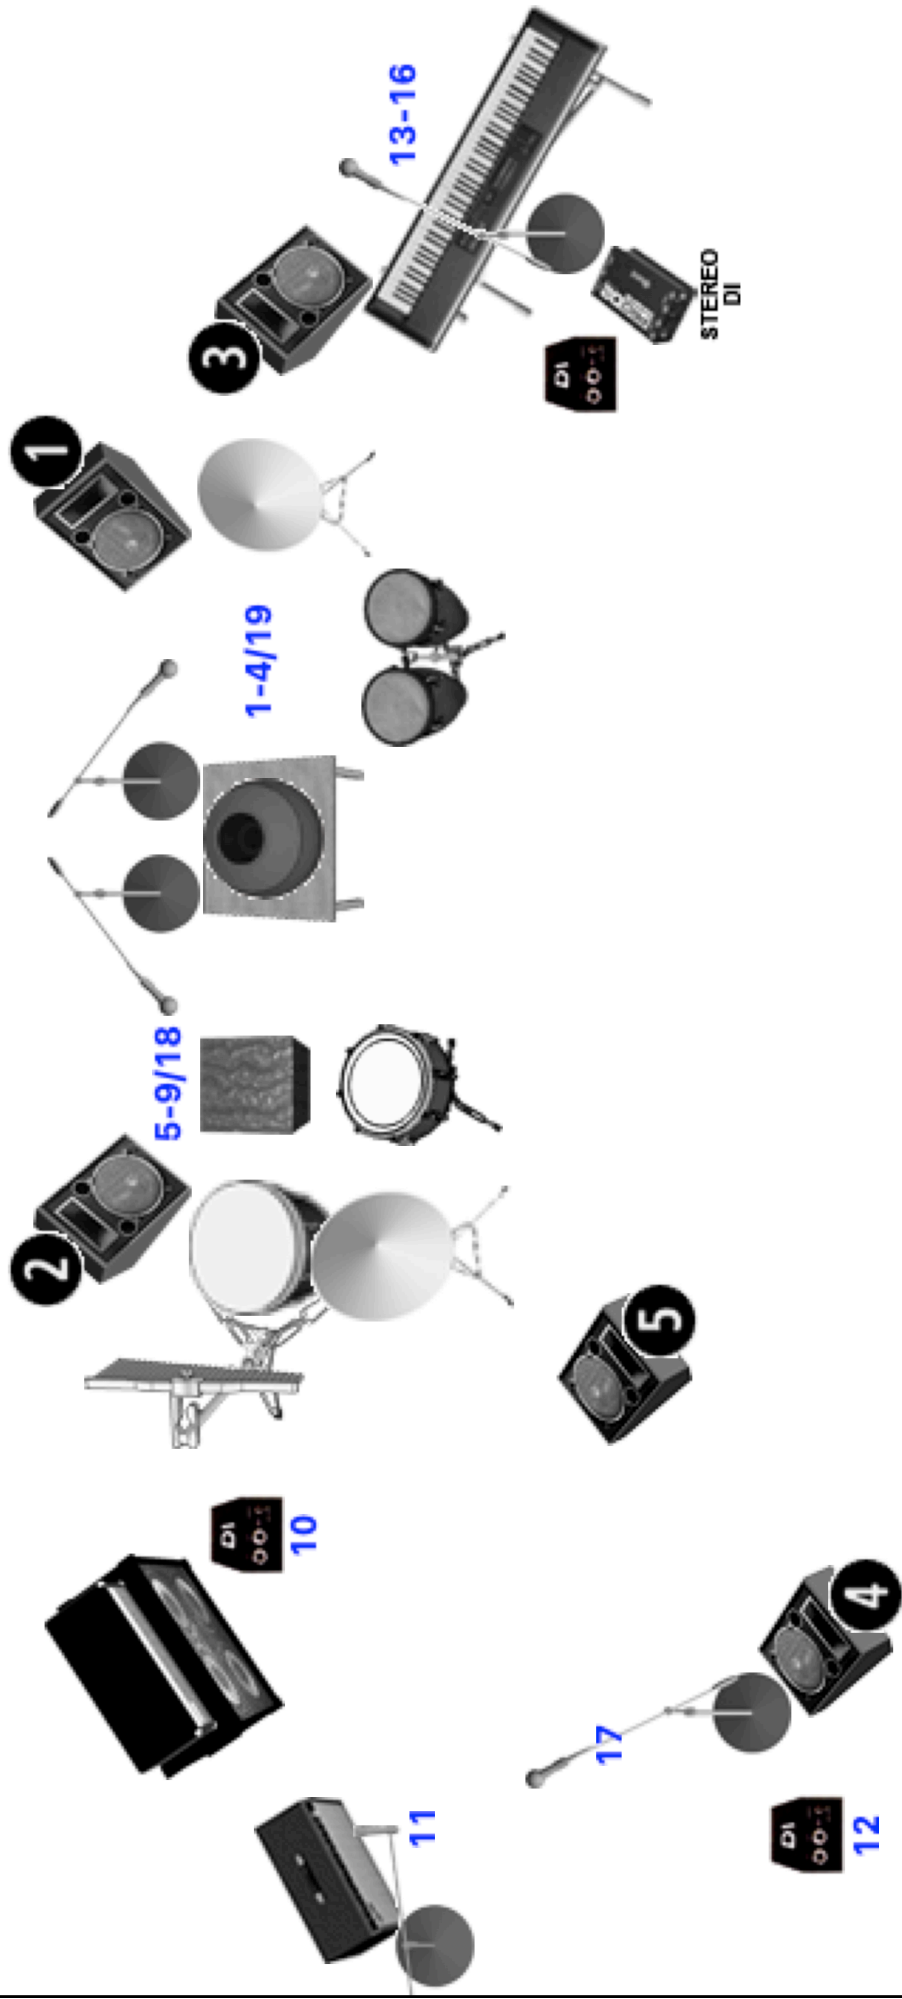

נקודות הזנת חשמל ליד עמדה:
1. גיטרה 2. בס 3. קלידים

על כל שאלה, חוסר או אי התאמה - עופר טיברין 050.452.007

AUX Mixes

AUX Out	Position	Note
1	Sangit	2x Monitors
2	Guitar	2x Monitors
3	Keys	Monitor
4	Bass	Monitor
5	Percussion 2	Monitor

Line Inputs

Input	INSTRUMENT	MIC/DI D.Istan	Note
1	Calabash In	Beta 91	
2	Calabash Out	SM57	Short Stand
3	Congas	SM57	Short Stand
4	OH 1	SM81	Tall Stand
5	Cajon Back	D6	Short Stand
6	Cajon Front	SM57	Short Stand
7	Snare	E904	
8	Spanish Floor	SM58	Tall Stand
9	OH 2	SM81	Tall Stand
10	Bass	Active D.I	
11	Electric Guitar	SM57	Short Stand
12	Classic Guitar	Active D.I	
13	Keys.L	Active D.I	
14	Keys.R	Active D.I	
15	Keys Mono	Active D.I	
16	Voc Perc 2	SM58	Tall Stand
17	Voc Keys	SM58	Tall Stand
18	Voc Guitar	SM58	Tall Stand
19	Voc Sangit	SM58	Tall Stand

1. Calabash In
2. Calabash Out
3. Congas
4. OH 1
5. Cajon Back
6. Cajon Front
7. Snare
8. Spanish Floor
9. OH 2
10. Bass

11. Electric Guitar
12. Classic Guitar
- 13-14. Keys 1
15. Keys 2
16. Voc Keys
17. Voc Guitar
18. Voc Percussion 2
19. Vocal Sangit

- Monitors-
1. Sangit
 2. Percussion 2
 3. Keys
 4. Guitar
 5. Bass